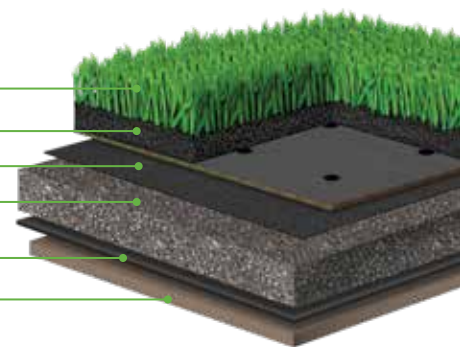

# Improved Short Game

229SG Seaside Carmel  
230SG Seaside Montecito

**Seaside Putting Collection: from Shawgrass**

Want a putting surface that will allow you to practice and play like the pros? The Seaside collection is a premier putting surface and you can have it in your own backyard! With this product you get a realistic and firm surface that will play true giving you consistent ball roll while still being receptive to approach shots. You can tune your infill to allow for customized speeds that will mimic the most elite courses, or you can choose to have no infill at all. Whether you're looking for a championship level of play or just entertaining in your backyard, the Seaside Collection provides an aesthetically realistic look and the durability you expect from Shawgrass.

**shawgrass®**

**shawgrass**  
a synthetic turf system

Fiber

Infill (sand/silica)

Backing System

Aggregate Base /  
Leveling Layer

Geotextile (optional)

Natural Subgrade  
(compacted)

## Seaside Montecito

<b>Fiber Type</b>	100% Textured Polyethylene
<b>Fiber Mass</b>	5600 denier 8 Ply PE Mono
<b>Finished Pile Height</b>	.5 in
<b>Color(s)</b>	<b>00300</b> Field Green/Olive
<b>Tufting Gauge</b>	3/16 in
<b>Backing Matrix</b>	21.3 oz/yd <sup>2</sup> Stabilized dual layered woven polypropylene/urethane
<b>Total Weight</b>	71.3 oz/yd <sup>2</sup>
<b>Item Number</b>	230SG
<b>Roll Width</b>	15 ft
<b>Standard Roll Length</b>	100 ft