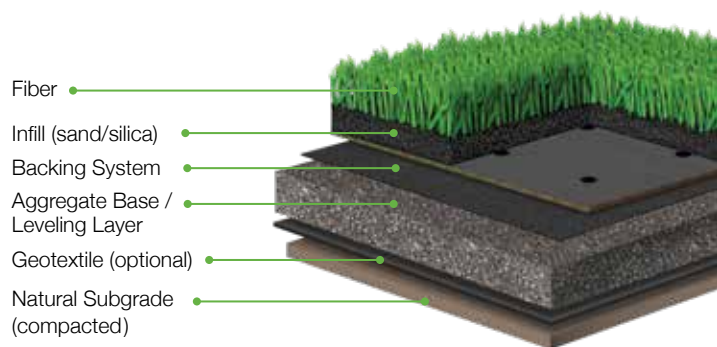

Improved Short Game

229SG Seaside Carmel
230SG Seaside Montecito

Seaside Putting Collection: from Shawgrass

Want a putting surface that will allow you to practice and play like the pros? The Seaside collection is a premier putting surface and you can have it in your own backyard! With this product you get a realistic and firm surface that will play true giving you consistent ball roll while still being receptive to approach shots. You can tune your infill to allow for customized speeds that will mimic the most elite courses, or you can choose to have no infill at all. Whether you're looking for a championship level of play or just entertaining in your backyard, the Seaside Collection provides an aesthetically realistic look and the durability you expect from Shawgrass.

shawgrass®

shawgrass
a synthetic turf system

229SG

Seaside Carmel

Fiber Type	100% Textured Polyethylene
Fiber Mass	5600 denier 8 Ply PE Mono
Finished Pile Height	.375 in
Color(s)	00300 Field Green/Olive
Tufting Gauge	3/16 in
Backing Matrix	21.3 oz/yd ² Stabilized dual layered woven polypropylene/urethane
Total Weight	56.3 oz/yd ²
Item Number	229SG
Roll Width	15 ft
Standard Roll Length	100 ft