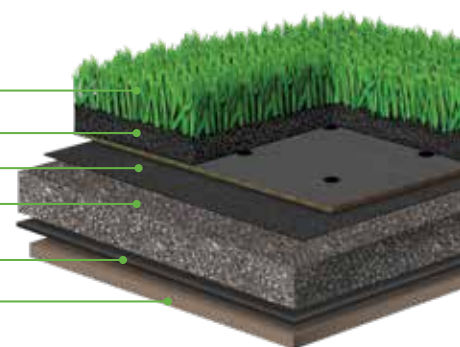

Keeping the playground a **Safe Ground**

Recess: from the Shawgrass Playground Collection

224SG Run 1.25
225SG Run 1.5
226SG Jump 1.25
227SG Jump 1.5
228SG Play 1.5

Safety is our number one priority, especially for children. That's why we created a line of synthetic turf specifically for playgrounds. Commercial playgrounds, like public parks or school playgrounds, create more traffic and this could easily create more wear on synthetic turf. Our playground turf is designed for "high use" play areas and offers the best in durability and return on investment. Shawgrass is IPEMA Certified, and ADA accessible. This unique turf system can easily be combined with the HydroChill cooling option to provide synthetic turf solutions unparalleled in the industry.

shawgrass[®]

shawgrass
a synthetic turf system

Fiber

Infill (sand/silica)

Backing System

Aggregate Base /
Leveling Layer

Geotextile (optional)

Natural Subgrade
(compacted)

225SG

Recess Run 1.5

Fiber Type	100% Polyethylene
Fiber Mass	8000 denier Tapeslide XP 7300 denier 6 Ply TXT thatch
Finished Pile Height	1.5 in
Color(s)	00300 Field Green <i>with Green thatch</i>
Tufting Gauge	1/4 in
Backing Matrix	23.3 oz/yd ² Stabilized dual layered woven polypropylene/urethane
Total Weight	74 oz/yd ²
Item Number	225SG
Roll Width	15 ft
Standard Roll Length	100 ft