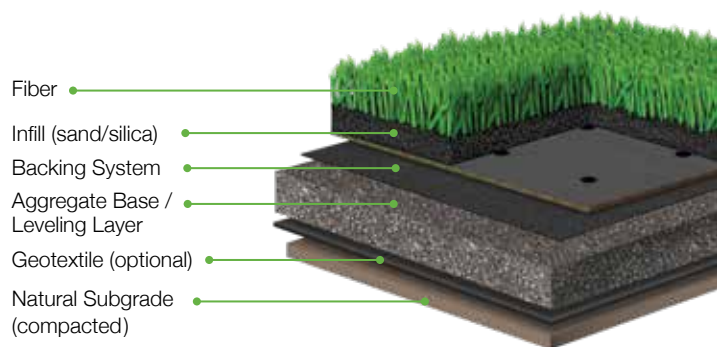

## Keeping the playground a **Safe Ground**

**Recess:** from the Shawgrass Playground Collection

224SG Run 1.25  
225SG Run 1.5  
226SG Jump 1.25  
227SG Jump 1.5  
228SG Play 1.5

Safety is our number one priority, especially for children. That's why we created a line of synthetic turf specifically for playgrounds. Commercial playgrounds, like public parks or school playgrounds, create more traffic and this could easily create more wear on synthetic turf. Our playground turf is designed for "high use" play areas and offers the best in durability and return on investment. Shawgrass is IPEMA Certified, and ADA accessible. This unique turf system can easily be combined with the HydroChill cooling option to provide synthetic turf solutions unparalleled in the industry.

**shawgrass**<sup>®</sup>

**shawgrass**  
a synthetic turf system

**228SG**

## Recess Play 1.5

<b>Fiber Type</b>	100% Polyethylene
<b>Fiber Mass</b>	7200 denier Tapeslide XP 5000 denier Tapeslide XP 7300 denier 6 Ply TXT thatch
<b>Finished Pile Height</b>	1.5 in
<b>Color(s)</b>	<b>00300</b> Field Green / Field Lime / Olive <i>with Green thatch</i>
<b>Tufting Gauge</b>	1/2 in
<b>Backing Matrix</b>	28 oz/yd <sup>2</sup> Stabilized dual layered woven polypropylene/urethane
<b>Total Weight</b>	74 oz/yd <sup>2</sup>
<b>Item Number</b>	228SG
<b>Roll Width</b>	15 ft
<b>Standard Roll Length</b>	100 ft