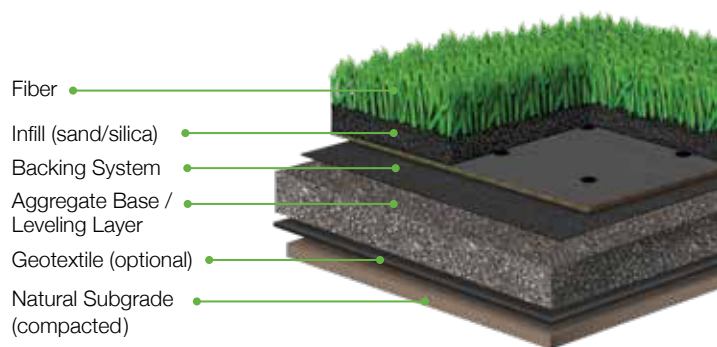

## Keeping the playground a **Safe Ground**

**Recess:** from the Shawgrass Playground Collection

224SG Run 1.25  
225SG Run 1.5  
226SG Jump 1.25  
227SG Jump 1.5  
228SG Play 1.5

Safety is our number one priority, especially for children. That's why we created a line of synthetic turf specifically for playgrounds. Commercial playgrounds, like public parks or school playgrounds, create more traffic and this could easily create more wear on synthetic turf. Our playground turf is designed for "high use" play areas and offers the best in durability and return on investment. Shawgrass is IPEMA Certified, and ADA accessible. This unique turf system can easily be combined with the HydroChill cooling option to provide synthetic turf solutions unparalleled in the industry.

**shawgrass**<sup>®</sup>

**shawgrass**  
a synthetic turf system

**227SG**

## Recess Jump 1.5

<b>Fiber Type</b>	100% Polyethylene
<b>Fiber Mass</b>	5000 denier Tapeslide XP 7300 denier 6 Ply TXT thatch
<b>Finished Pile Height</b>	1.5 in
<b>Color(s)</b>	<b>00300</b> Field Green / Olive <i>with Green thatch</i>
<b>Tufting Gauge</b>	1/4 in
<b>Backing Matrix</b>	23.3 oz/yd <sup>2</sup> Stabilized dual layered woven polypropylene/urethane
<b>Total Weight</b>	74 oz/yd <sup>2</sup>
<b>Item Number</b>	227SG
<b>Roll Width</b>	15 ft
<b>Standard Roll Length</b>	100 ft