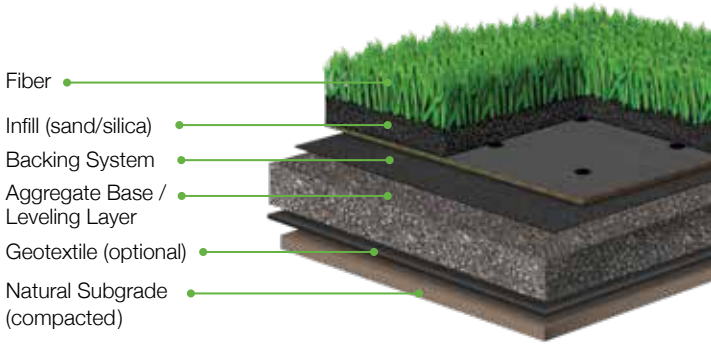

# Right at Home

The Navigation Collection from Shawgrass

253SG Navigation Trek  
254SG Navigation Adventure  
255SG Navigation Excursion

The Residential line from Shawgrass offers a variety of products that can transform an outdoor space into the focal point of any home. The Navigation Collection is no different, offering a budget-conscious synthetic turf solution for any lawn. Combining green, lush fibers with an added thatch layer translates into a natural, well-manicured aesthetic that will raise curb appeal—and envy. Keep your lawn and your wallet green all year long with the Navigation Collection from Shawgrass.

**shawgrass**<sup>®</sup>

**253SG**