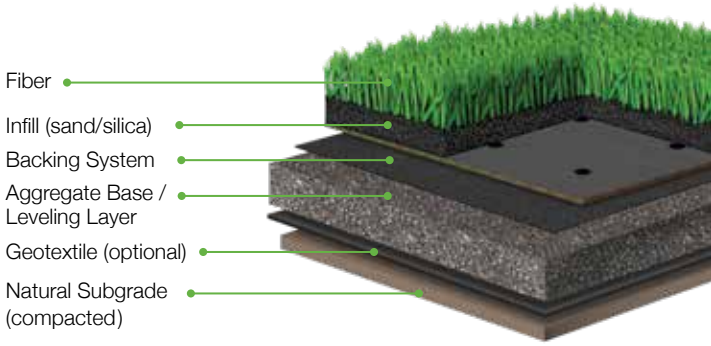

Far & away, yet

Right at Home

The Navigation Collection from Shawgrass

253SG Navigation Trek
254SG Navigation Adventure
255SG Navigation Excursion

The Residential line from Shawgrass offers a variety of products that can transform an outdoor space into the focal point of any home. The Navigation Collection is no different, offering a budget-conscious synthetic turf solution for any lawn. Combining green, lush fibers with an added thatch layer translates into a natural, well-manicured aesthetic that will raise curb appeal—and envy. Keep your lawn and your wallet green all year long with the Navigation Collection from Shawgrass.

shawgrass®

255SG

Navigation Excursion

Fiber Type	Polyethylene/Polypropylene
Fiber Mass	7380 denier 6 Ply PE Mono 3420 denier 8 Ply PP Mono
Finished Pile Height	2.0 in
Color(s)	00310 Field Green/Lime 00320 Field Green/Olive
Tufting Gauge	3/8 in
Backing Matrix	26.5 oz/yd ² Stabilized dual layered woven polypropylene/urethane
Total Weight	106.5 oz/yd ²
Item Number	255SG
Roll Width	15 ft
Standard Roll Length	100 ft