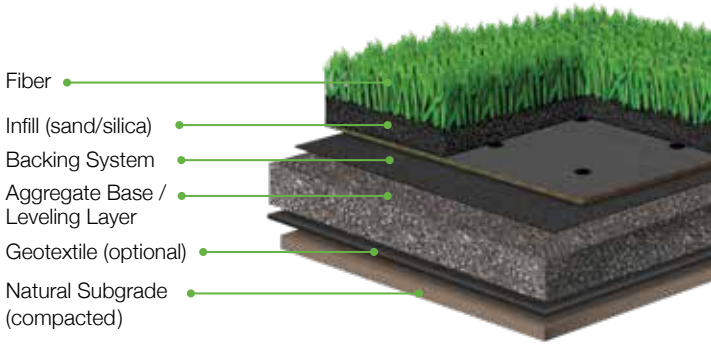

Far & away, yet

Right at Home

The Navigation Collection from Shawgrass

253SG Navigation Trek
254SG Navigation Adventure
255SG Navigation Excursion

The Residential line from Shawgrass offers a variety of products that can transform an outdoor space into the focal point of any home. The Navigation Collection is no different, offering a budget-conscious synthetic turf solution for any lawn. Combining green, lush fibers with an added thatch layer translates into a natural, well-manicured aesthetic that will raise curb appeal—and envy. Keep your lawn and your wallet green all year long with the Navigation Collection from Shawgrass.

shawgrass®

254SG

Navigation Adventure

Fiber Type	Polyethylene/Polypropylene
Fiber Mass	7380 denier 6 Ply PE Mono 3420 denier 8 Ply PP Mono
Finished Pile Height	1.75 in
Color(s)	00310 Field Green/Lime 00320 Field Green/Olive
Tufting Gauge	3/8 in
Backing Matrix	26.5 oz/yd ² Stabilized dual layered woven polypropylene/urethane
Total Weight	91.5 oz/yd ²
Item Number	254SG
Roll Width	15 ft
Standard Roll Length	100 ft