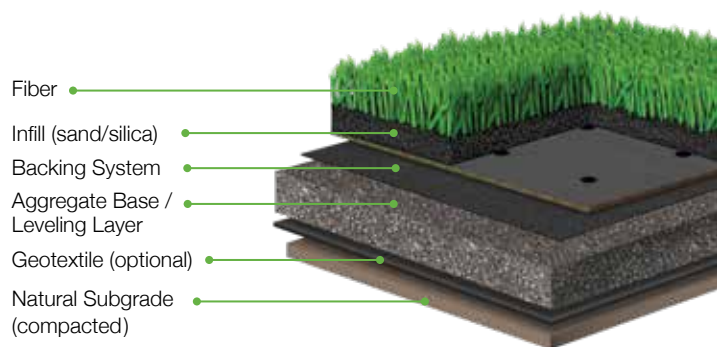

It's not just about the destination,
**it's about
the Journey.** 250SG Journey

The Residential line from Shawgrass offers a variety of products that can transform an outdoor space into the focal point of any home. Journey is no different, offering a budget-conscious synthetic turf solution without sacrificing the natural, lush aesthetic Shawgrass is known for. A mixture of rustic, earthy green fibers with an added thatch layer gives the sense of nothing other than the real thing—minus the constant maintenance. Your lawn, your budget, your journey.

shawgrass[®]

shawgrass
a synthetic turf system

250SG

Journey

Fiber Type	Polyethylene/Polypropylene
Fiber Mass	7200 denier 6 Ply PE Mono 3600 denier 8 Ply PP Thatch
Finished Pile Height	1.38 in
Color(s)	00320 Field Green/Olive
Tufting Gauge	3/8 in
Backing Matrix	27 oz/yd ² Stabilized dual layered woven polypropylene/urethane
Total Weight	67 oz/yd ²
Item Number	250SG
Roll Width	15 ft
Standard Roll Length	100 ft