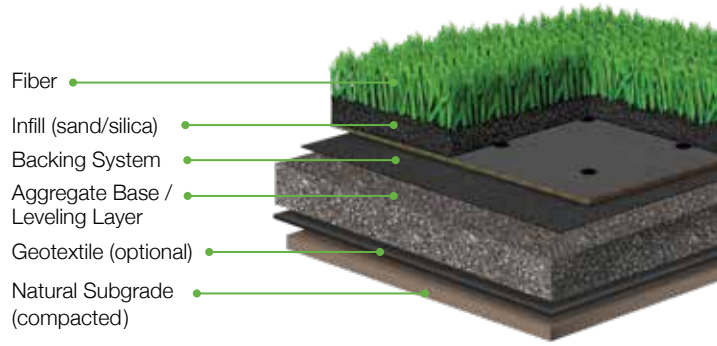

Make yourself at **Homestead**

242SG Homestead Villa
243SG Homestead Estate
244SG Homestead Retreat

The Homestead Collection from Shawgrass

Using a patented process of stitching multiple fibers through a single needle, there's no doubt your yard will be the talk of the town! An innovation you can only find at Shawgrass, it gives your landscape a unique and realistic look. This product is not your typical residential turf! Offered in three varieties, Villa, Estate and Retreat, the Homestead collection helps turn your outdoor space into a show stopper. The new technology also provides you with an artificial turf that is second-to-none in terms of durability. This product is not only beautiful, it is made to maintain that incredible aesthetic even after continuous wear.

shawgrass[®]

242SG

Homestead Villa

Fiber Type	Polyethylene/Polyethylene/Polypropylene
Fiber Mass	8000 denier 8 Ply PE 7200 denier 4 Ply PE 5000 denier 8 Ply PP
Finished Pile Height	1.5 in
Color(s)	00301 Olive 00302 Spring Green
Tufting Gauge	1/2 in
Backing Matrix	23 oz/yd ² Stabilized dual layered woven polypropylene/urethane
Total Weight	65 oz/yd ²
Item Number	242SG
Roll Width	15 ft
Standard Roll Length	100 ft