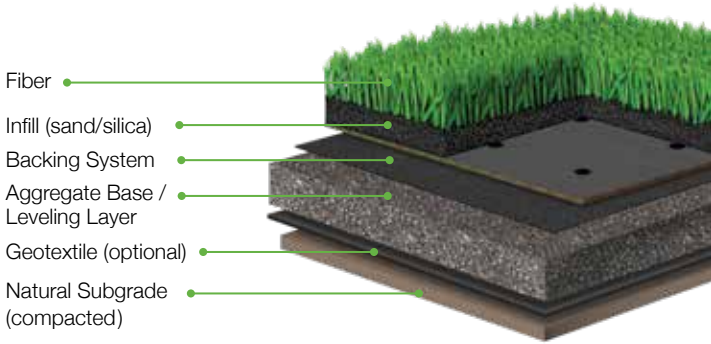

Make yourself at **Homestead**

242SG Homestead Villa
243SG Homestead Estate
244SG Homestead Retreat

The Homestead Collection from Shawgrass

Using a patented process of stitching multiple fibers through a single needle, there's no doubt your yard will be the talk of the town! An innovation you can only find at Shawgrass, it gives your landscape a unique and realistic look. This product is not your typical residential turf! Offered in three varieties, Villa, Estate and Retreat, the Homestead collection helps turn your outdoor space into a show stopper. The new technology also provides you with an artificial turf that is second-to-none in terms of durability. This product is not only beautiful, it is made to maintain that incredible aesthetic even after continuous wear.

shawgrass[®]

244SG

Homestead Retreat

Fiber Type	Polyethylene/Polyethylene/Polypropylene
Fiber Mass	8000 denier 8 Ply PE 7200 denier 4 Ply PE 5000 denier 8 Ply PP
Finished Pile Height	2.0 in
Color(s)	00301 Olive 00302 Spring Green
Tufting Gauge	1/2 in
Backing Matrix	23 oz/yd ² Stabilized dual layered woven polypropylene/urethane
Total Weight	83 oz/yd ²
Item Number	244SG
Roll Width	15 ft
Standard Roll Length	100 ft