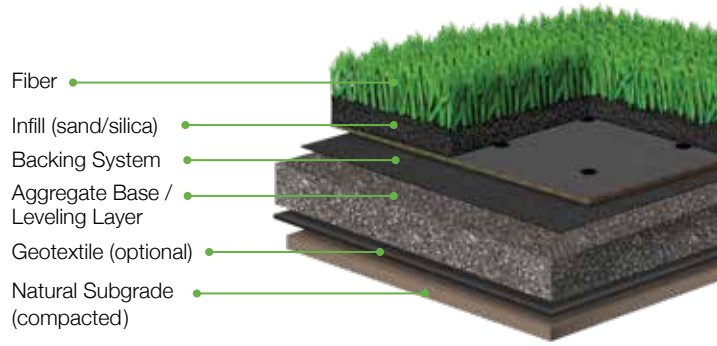

Make yourself at **Homestead**

242SG Homestead Villa
243SG Homestead Estate
244SG Homestead Retreat

The Homestead Collection from Shawgrass

Using a patented process of stitching multiple fibers through a single needle, there's no doubt your yard will be the talk of the town! An innovation you can only find at Shawgrass, it gives your landscape a unique and realistic look. This product is not your typical residential turf! Offered in three varieties, Villa, Estate and Retreat, the Homestead collection helps turn your outdoor space into a show stopper. The new technology also provides you with an artificial turf that is second-to-none in terms of durability. This product is not only beautiful, it is made to maintain that incredible aesthetic even after continuous wear.

shawgrass[®]

243SG

Homestead Estate

Fiber Type	Polyethylene/Polyethylene/Polypropylene
Fiber Mass	8000 denier 8 Ply PE 7200 denier 4 Ply PE 5000 denier 8 Ply PP
Finished Pile Height	1.75 in
Color(s)	00301 Olive 00302 Spring Green
Tufting Gauge	1/2 in
Backing Matrix	23 oz/yd ² Stabilized dual layered woven polypropylene/urethane
Total Weight	73 oz/yd ²
Item Number	243SG
Roll Width	15 ft
Standard Roll Length	100 ft