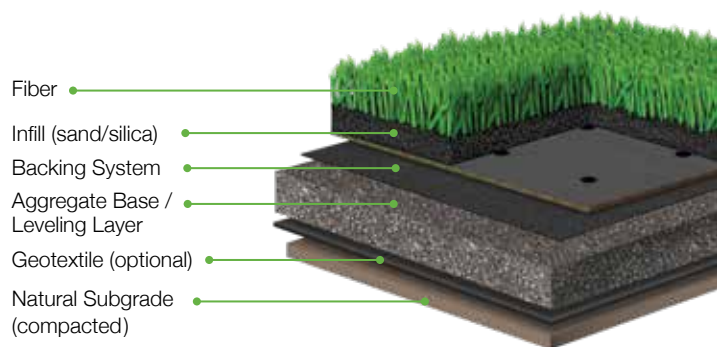

# Curb Appeal

236SG Coastal Elite  
237SG Coastal Premium

The Coastal Collection from Shawgrass

The Residential line from Shawgrass offers a variety of products that can transform an outdoor space into the focal point of any home. Coastal Elite and Coastal Premium are two of our newest products providing a vibrant, lush, and enviable look year-round. Both products feature a look reminiscent of Coastal Bermuda, and are some of the strongest and most unique products in the industry. With a beautiful look and fibers that can withstand everyday use, it's not hard to see why these two are the top choices in the Shawgrass Residential Collection.

shawgrass®

**shawgrass**  
a synthetic turf system

**237SG**

## Coastal Premium

<b>Fiber Type</b>	Polyethylene/Polypropylene
<b>Fiber Mass</b>	10800 denier 6 Ply PE Mono 4500 denier 8 Ply PP Mono
<b>Finished Pile Height</b>	2 in
<b>Color(s)</b>	<b>00301</b> Olive <b>00302</b> Spring Green
<b>Tufting Gauge</b>	1/4 in
<b>Backing Matrix</b>	26.3 oz/yd <sup>2</sup> Stabilized dual layered woven polypropylene/urethane
<b>Total Weight</b>	106.3 oz/yd <sup>2</sup>
<b>Item Number</b>	237SG
<b>Roll Width</b>	15 ft
<b>Standard Roll Length</b>	75 ft