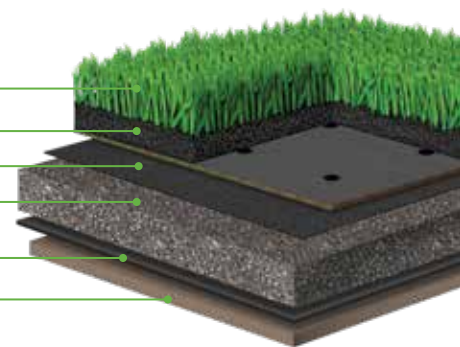

# Curb Appeal

236SG Coastal Elite  
237SG Coastal Premium

The Coastal Collection from Shawgrass

The Residential line from Shawgrass offers a variety of products that can transform an outdoor space into the focal point of any home. Coastal Elite and Coastal Premium are two of our newest products providing a vibrant, lush, and enviable look year-round. Both products feature a look reminiscent of Coastal Bermuda, and are some of the strongest and most unique products in the industry. With a beautiful look and fibers that can withstand everyday use, it's not hard to see why these two are the top choices in the Shawgrass Residential Collection.

shawgrass®

**shawgrass**  
a synthetic turf system

Fiber

Infill (sand/silica)

Backing System

Aggregate Base /  
Leveling Layer

Geotextile (optional)

Natural Subgrade  
(compacted)

## Coastal Elite

<b>Fiber Type</b>	Polyethylene/Polypropylene
<b>Fiber Mass</b>	10800 denier 6 Ply PE Mono 4500 denier 8 Ply PP Mono
<b>Finished Pile Height</b>	1.4 in
<b>Color(s)</b>	<b>00301</b> Olive <b>00302</b> Spring Green
<b>Tufting Gauge</b>	1/4 in
<b>Backing Matrix</b>	23.3 oz/yd <sup>2</sup> Stabilized dual layered woven polypropylene/urethane
<b>Total Weight</b>	63.3 oz/yd <sup>2</sup>
<b>Item Number</b>	236SG
<b>Roll Width</b>	15 ft
<b>Standard Roll Length</b>	100 ft