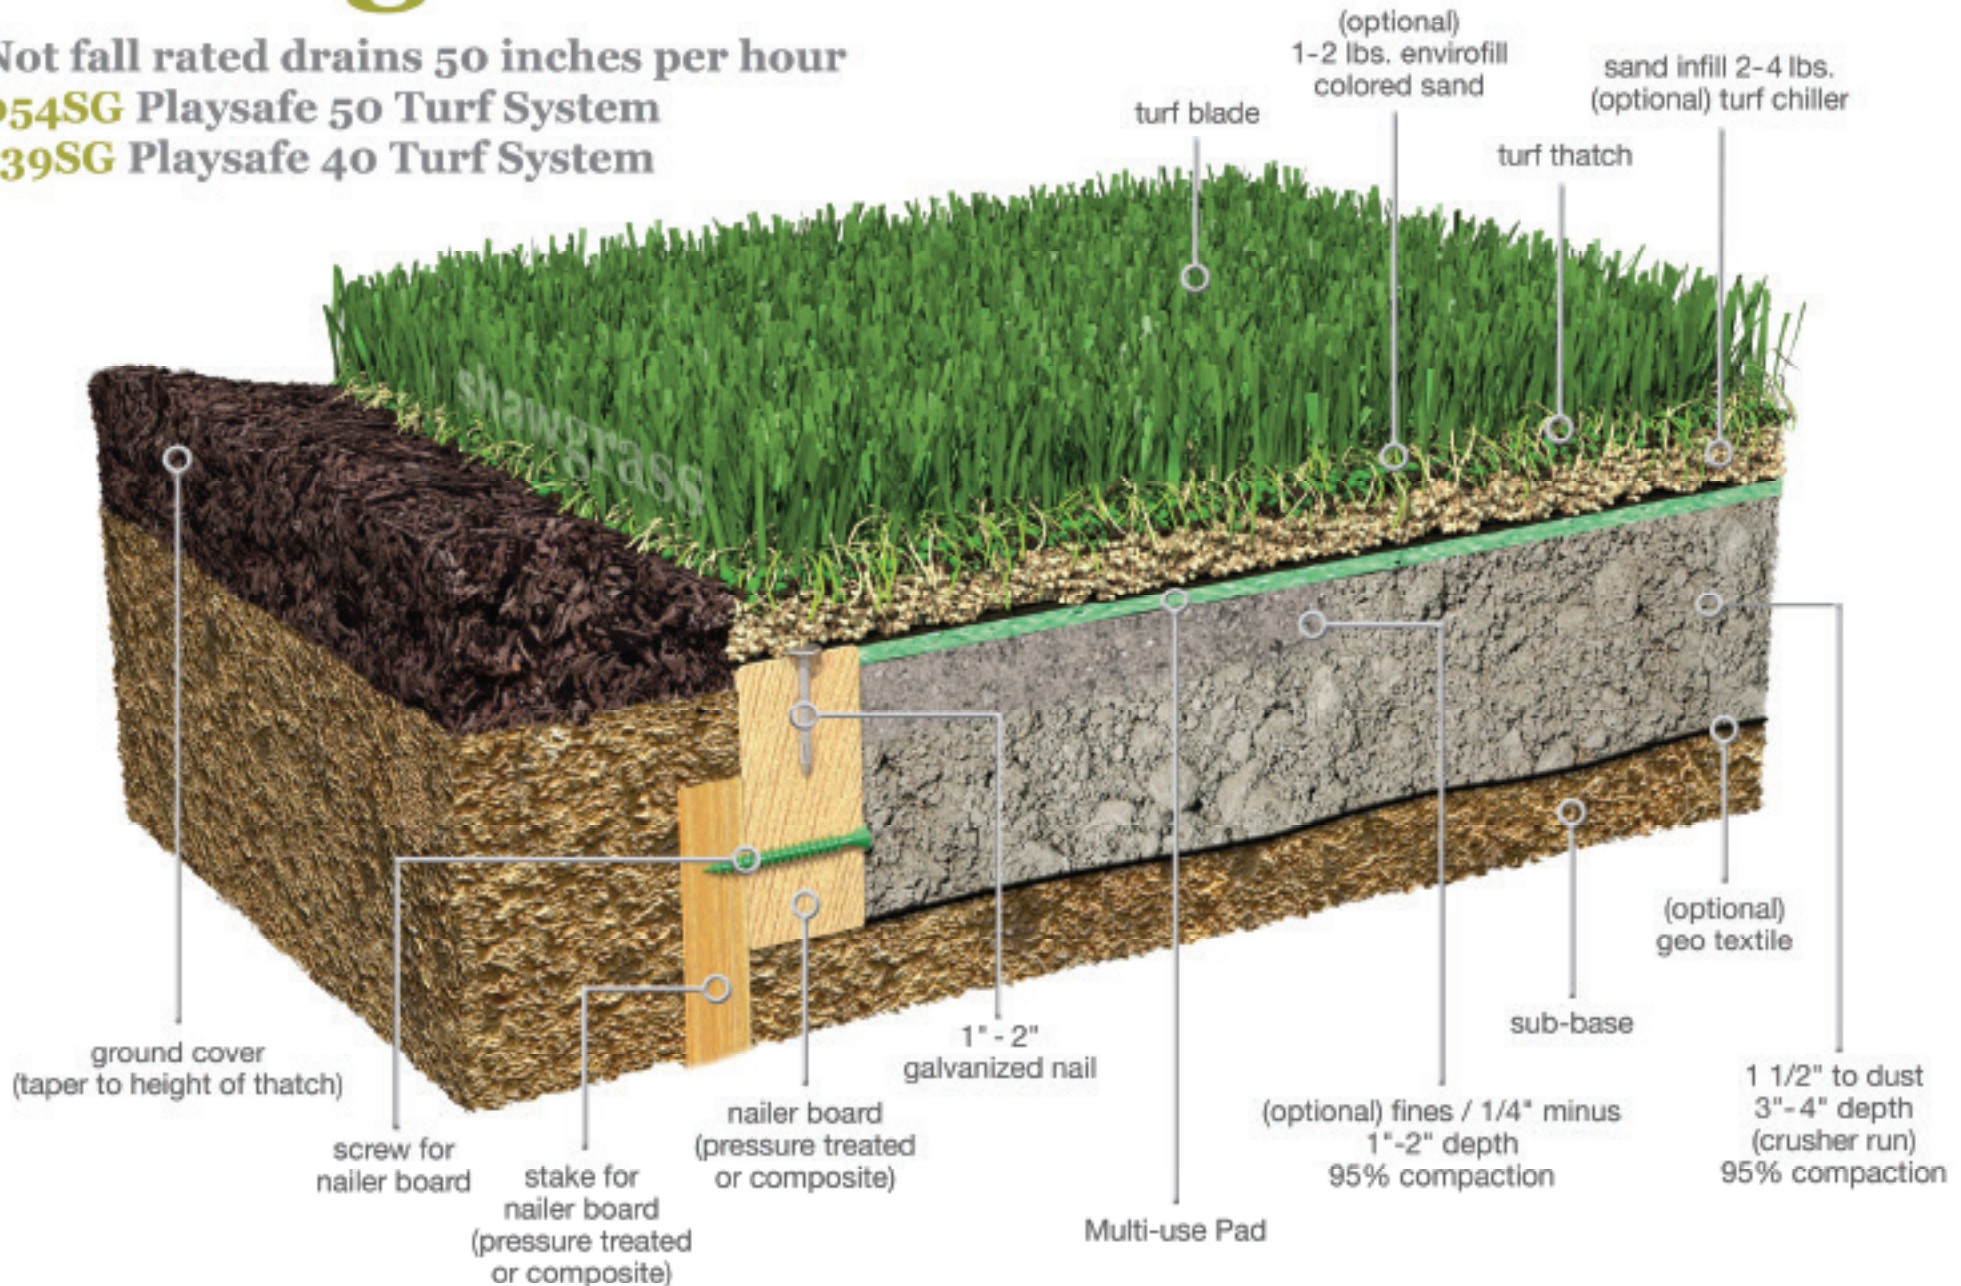

shawgrass®

Not fall rated drains 50 inches per hour

054SG Playsafe 50 Turf System

139SG Playsafe 40 Turf System

6/13/2016