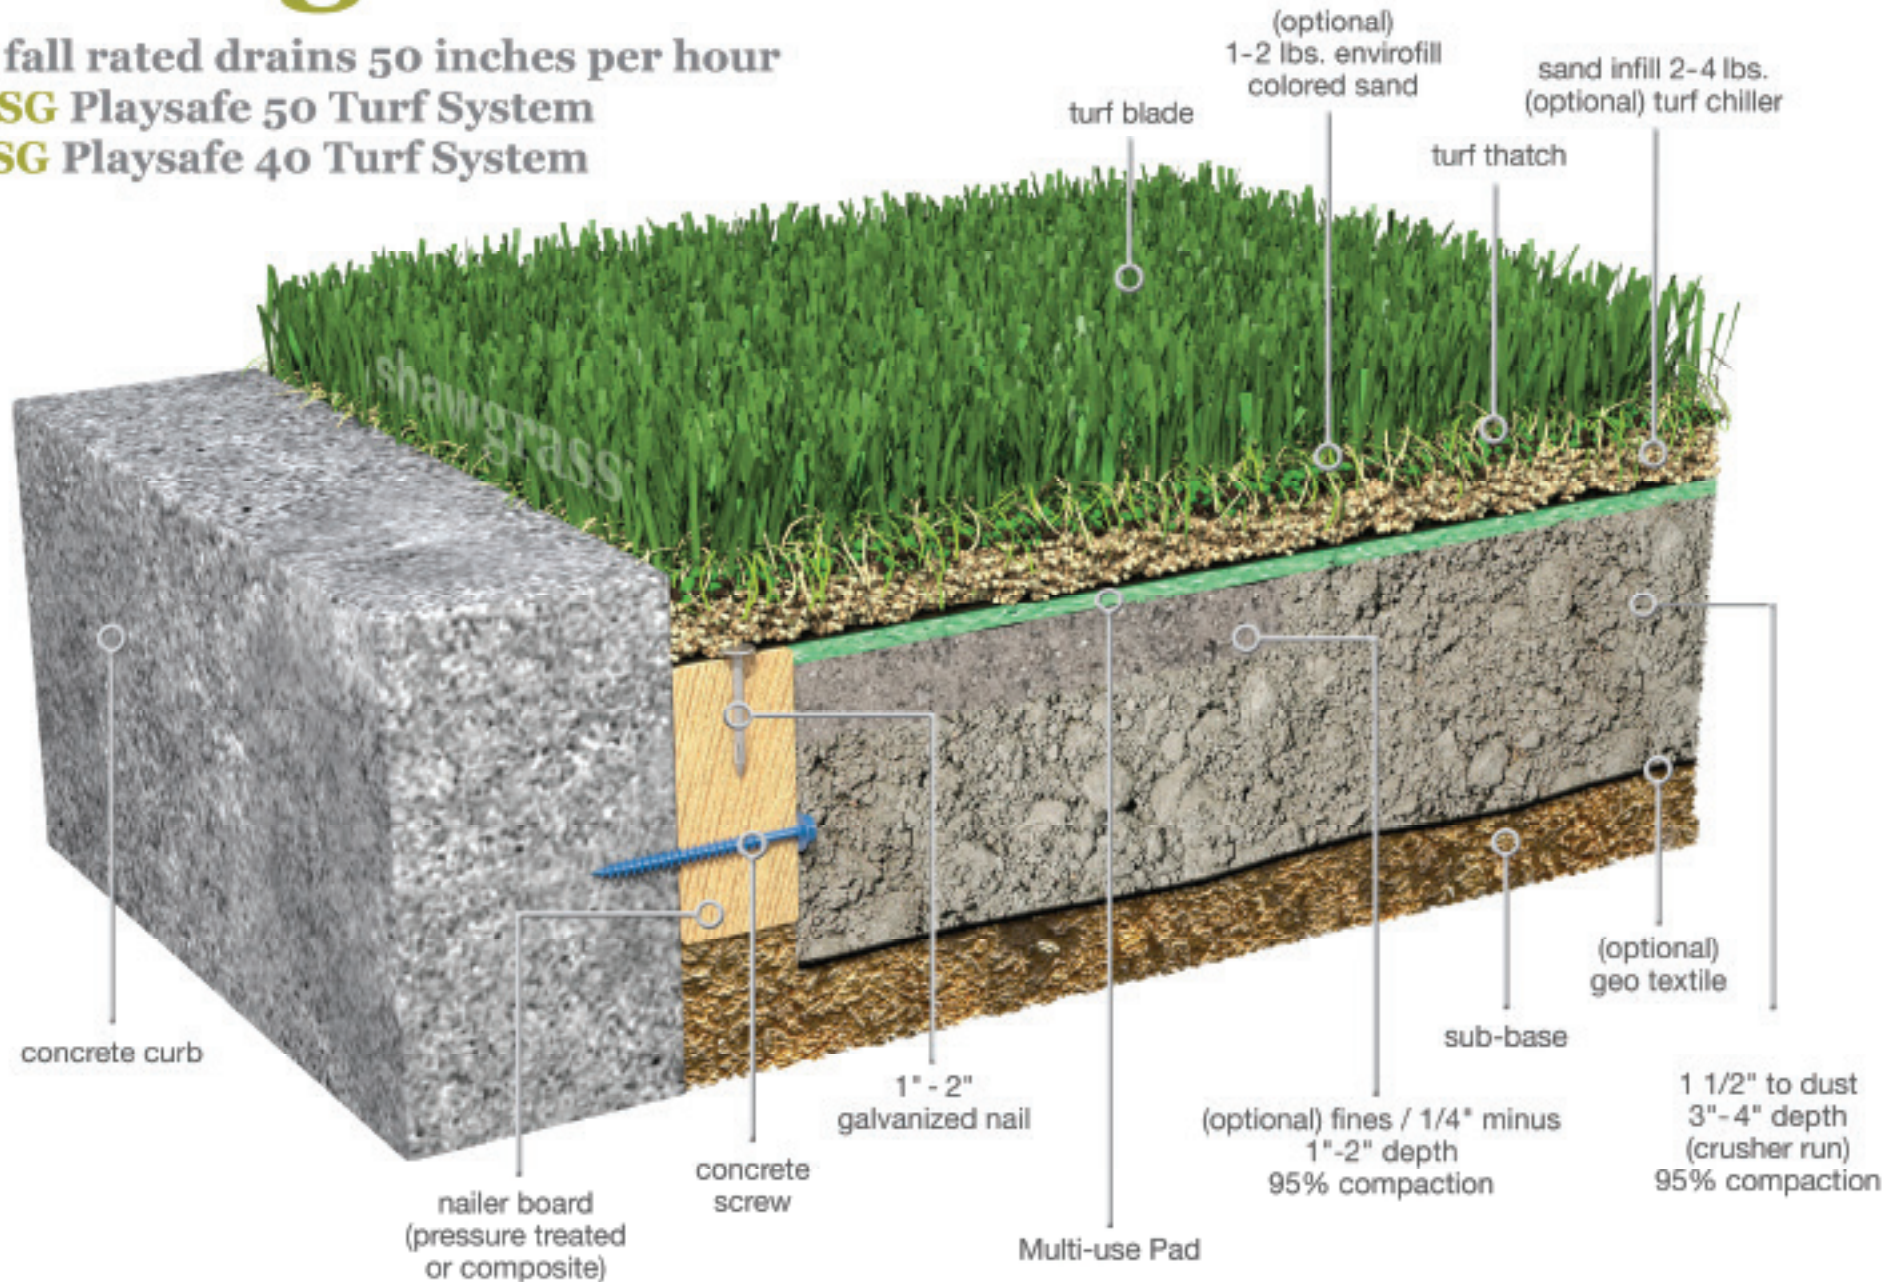

shawgrass®

Not fall rated drains 50 inches per hour

054SG Playsafe 50 Turf System

139SG Playsafe 40 Turf System

6/13/2016