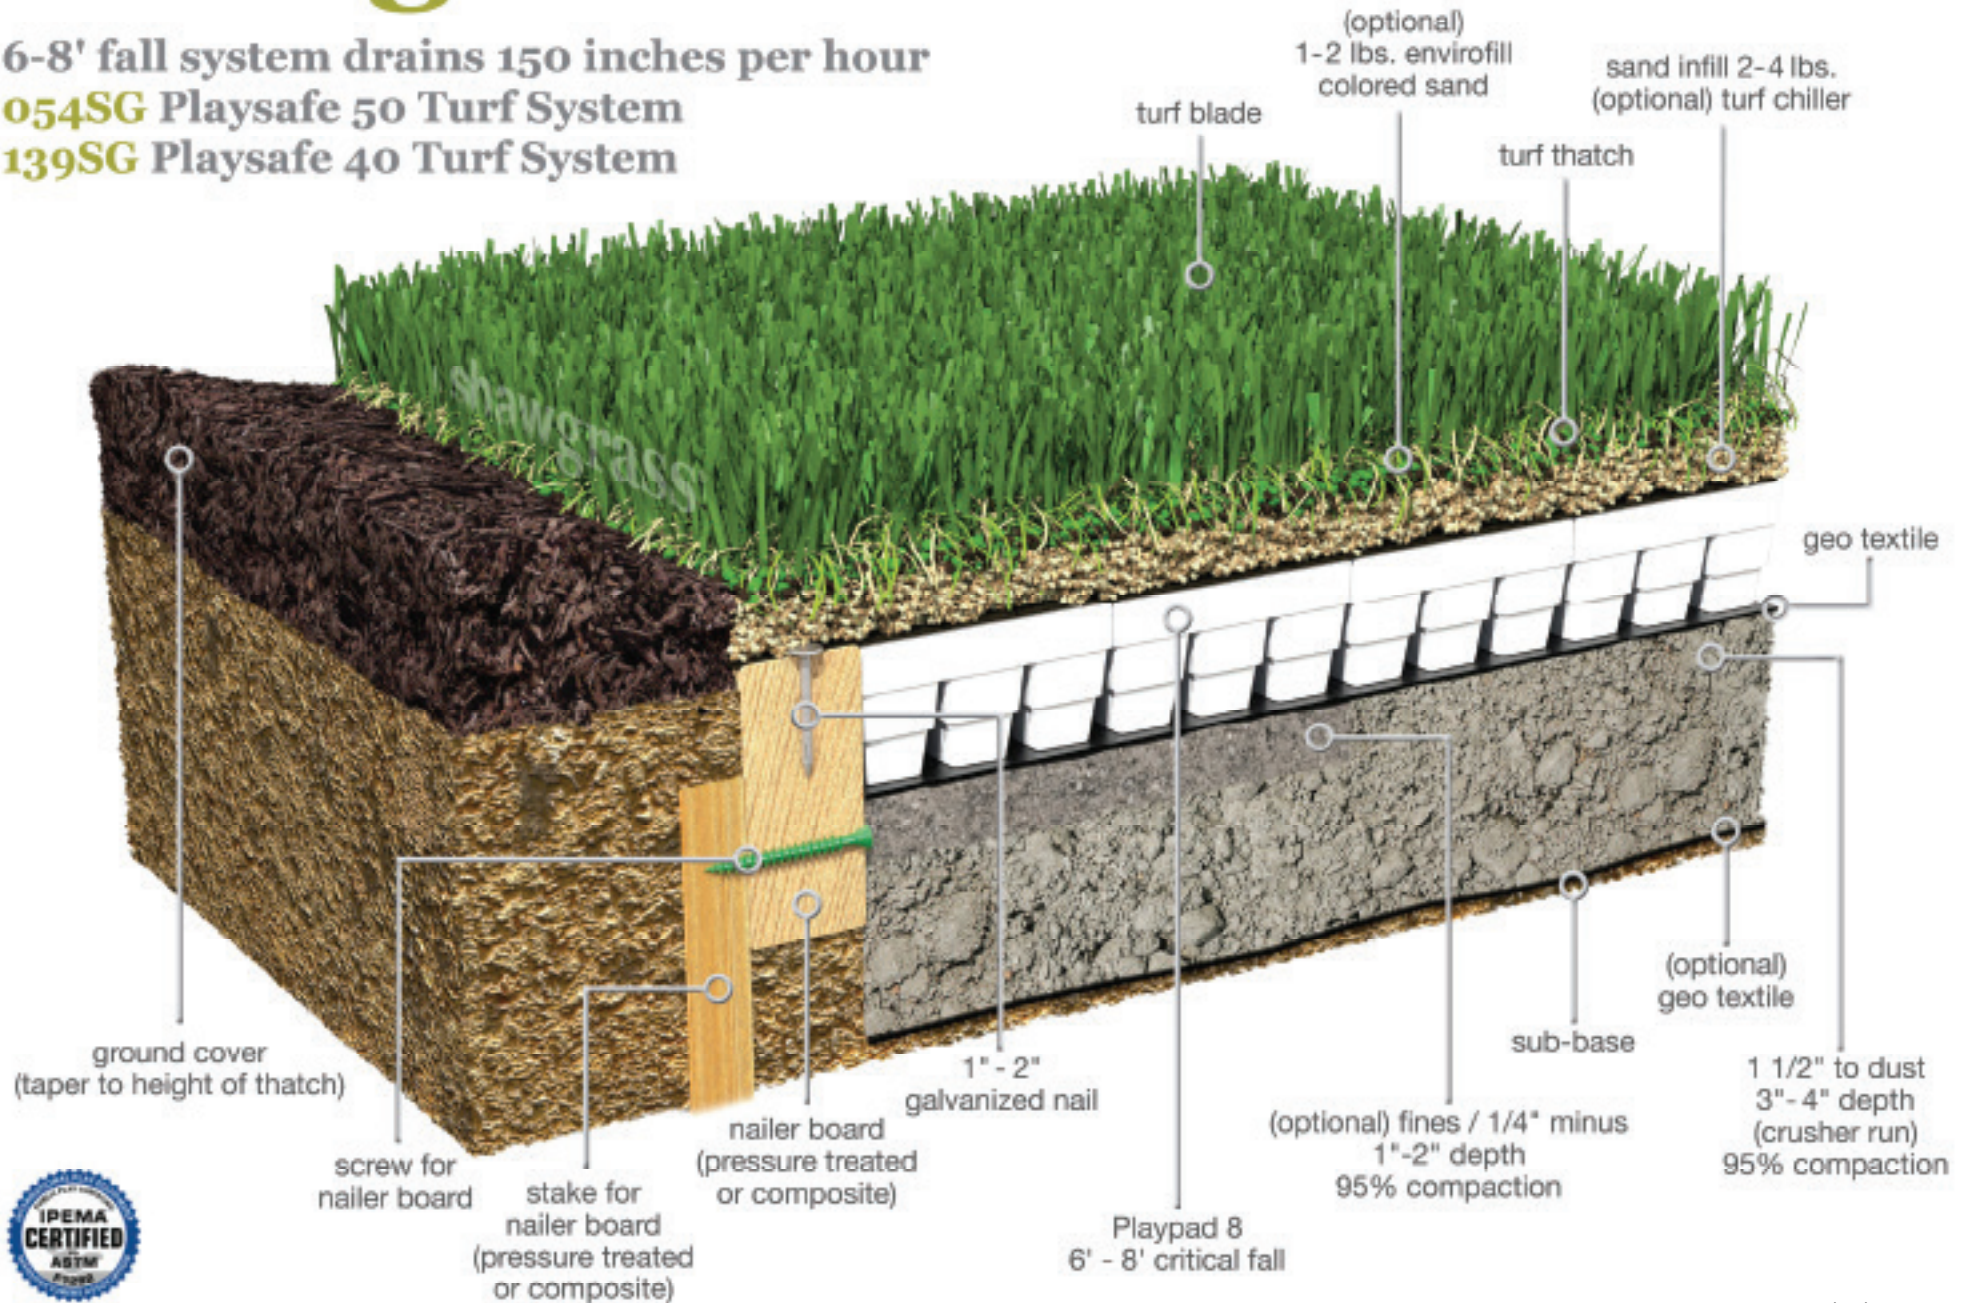

shawgrass®

6-8' fall system drains 150 inches per hour

054SG Playsafe 50 Turf System

139SG Playsafe 40 Turf System

6/13/2016