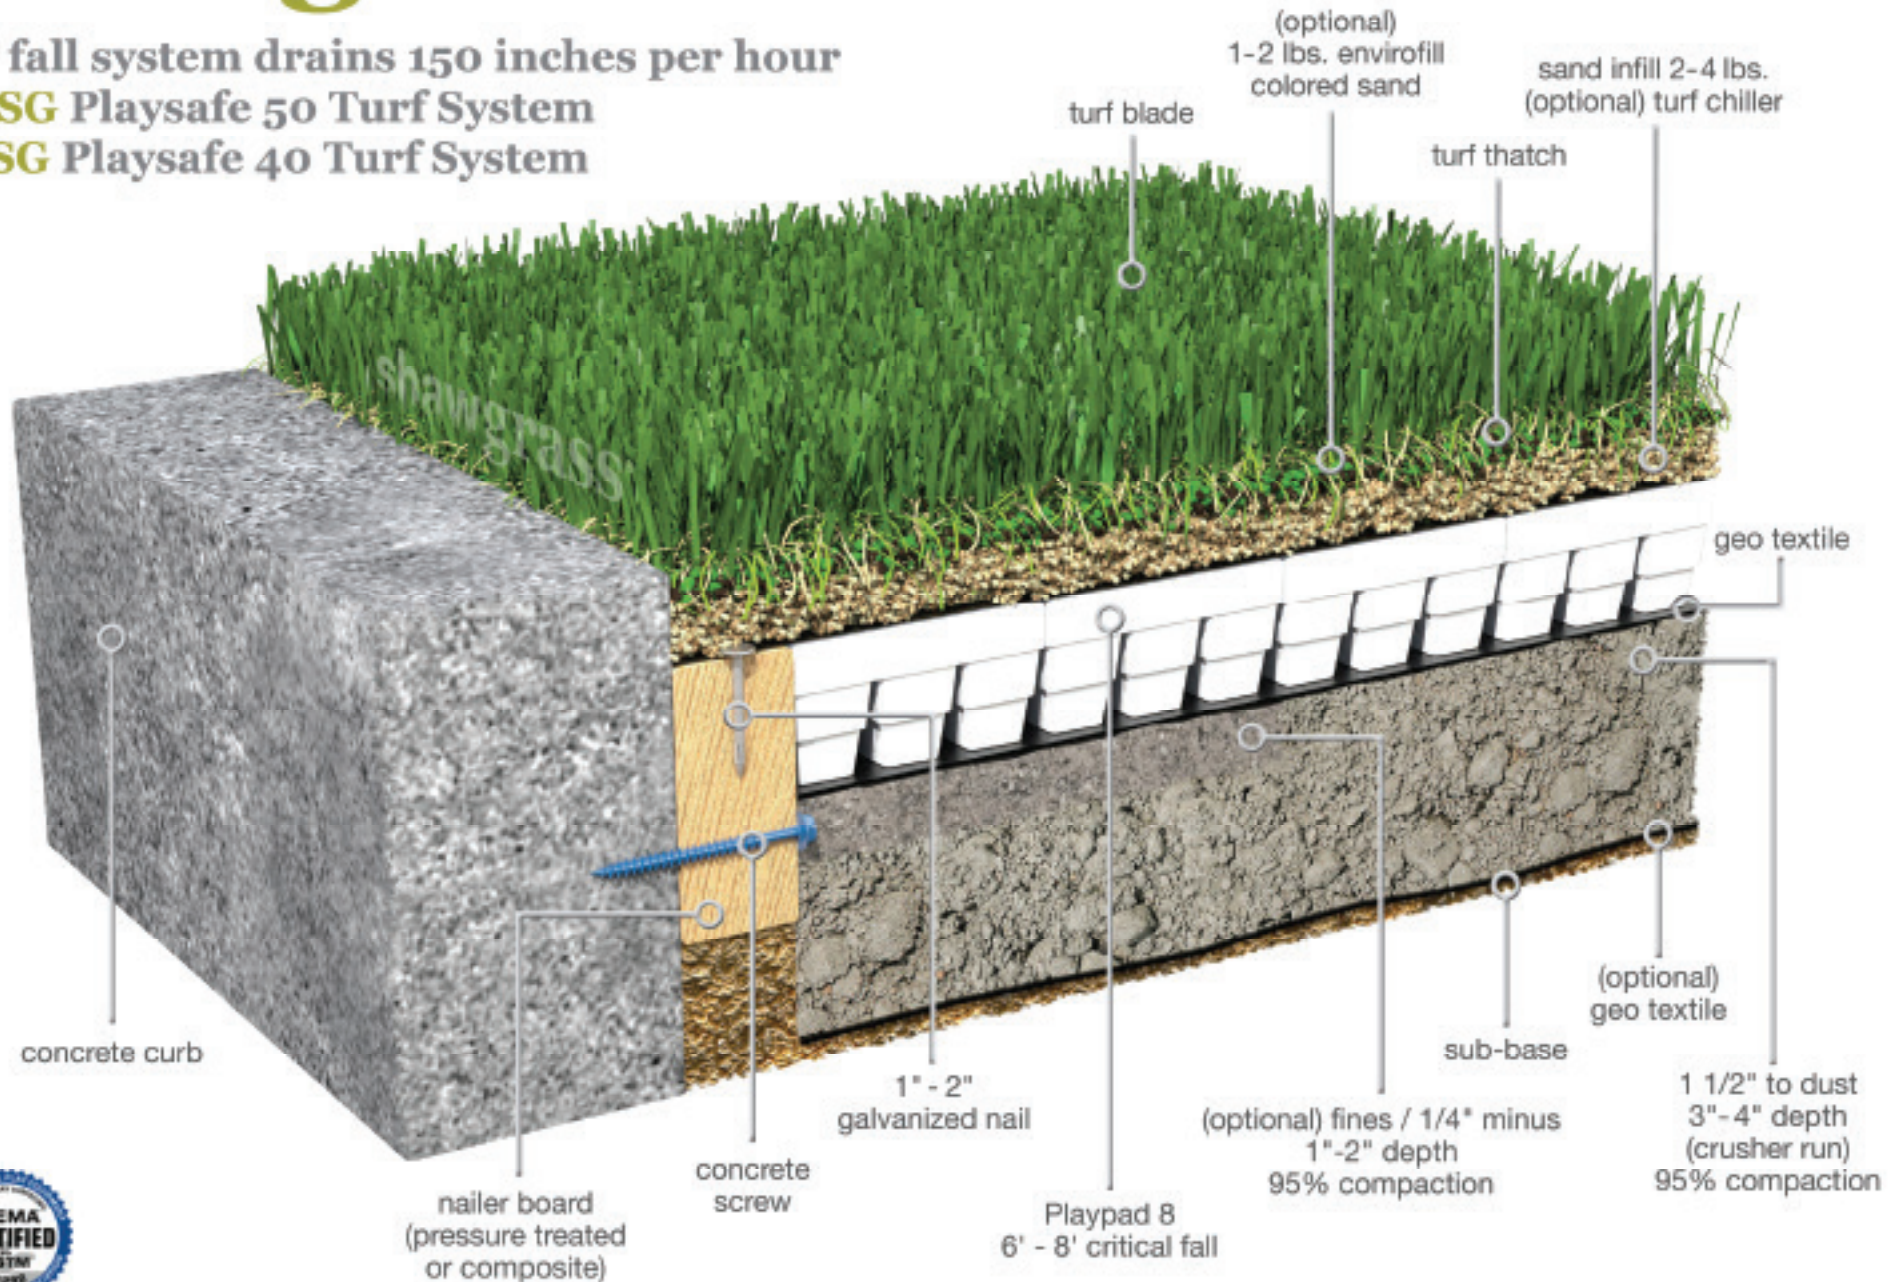

# shawgrass®

6-8' fall system drains 150 inches per hour

054SG Playsafe 50 Turf System

139SG Playsafe 40 Turf System

6/13/2016