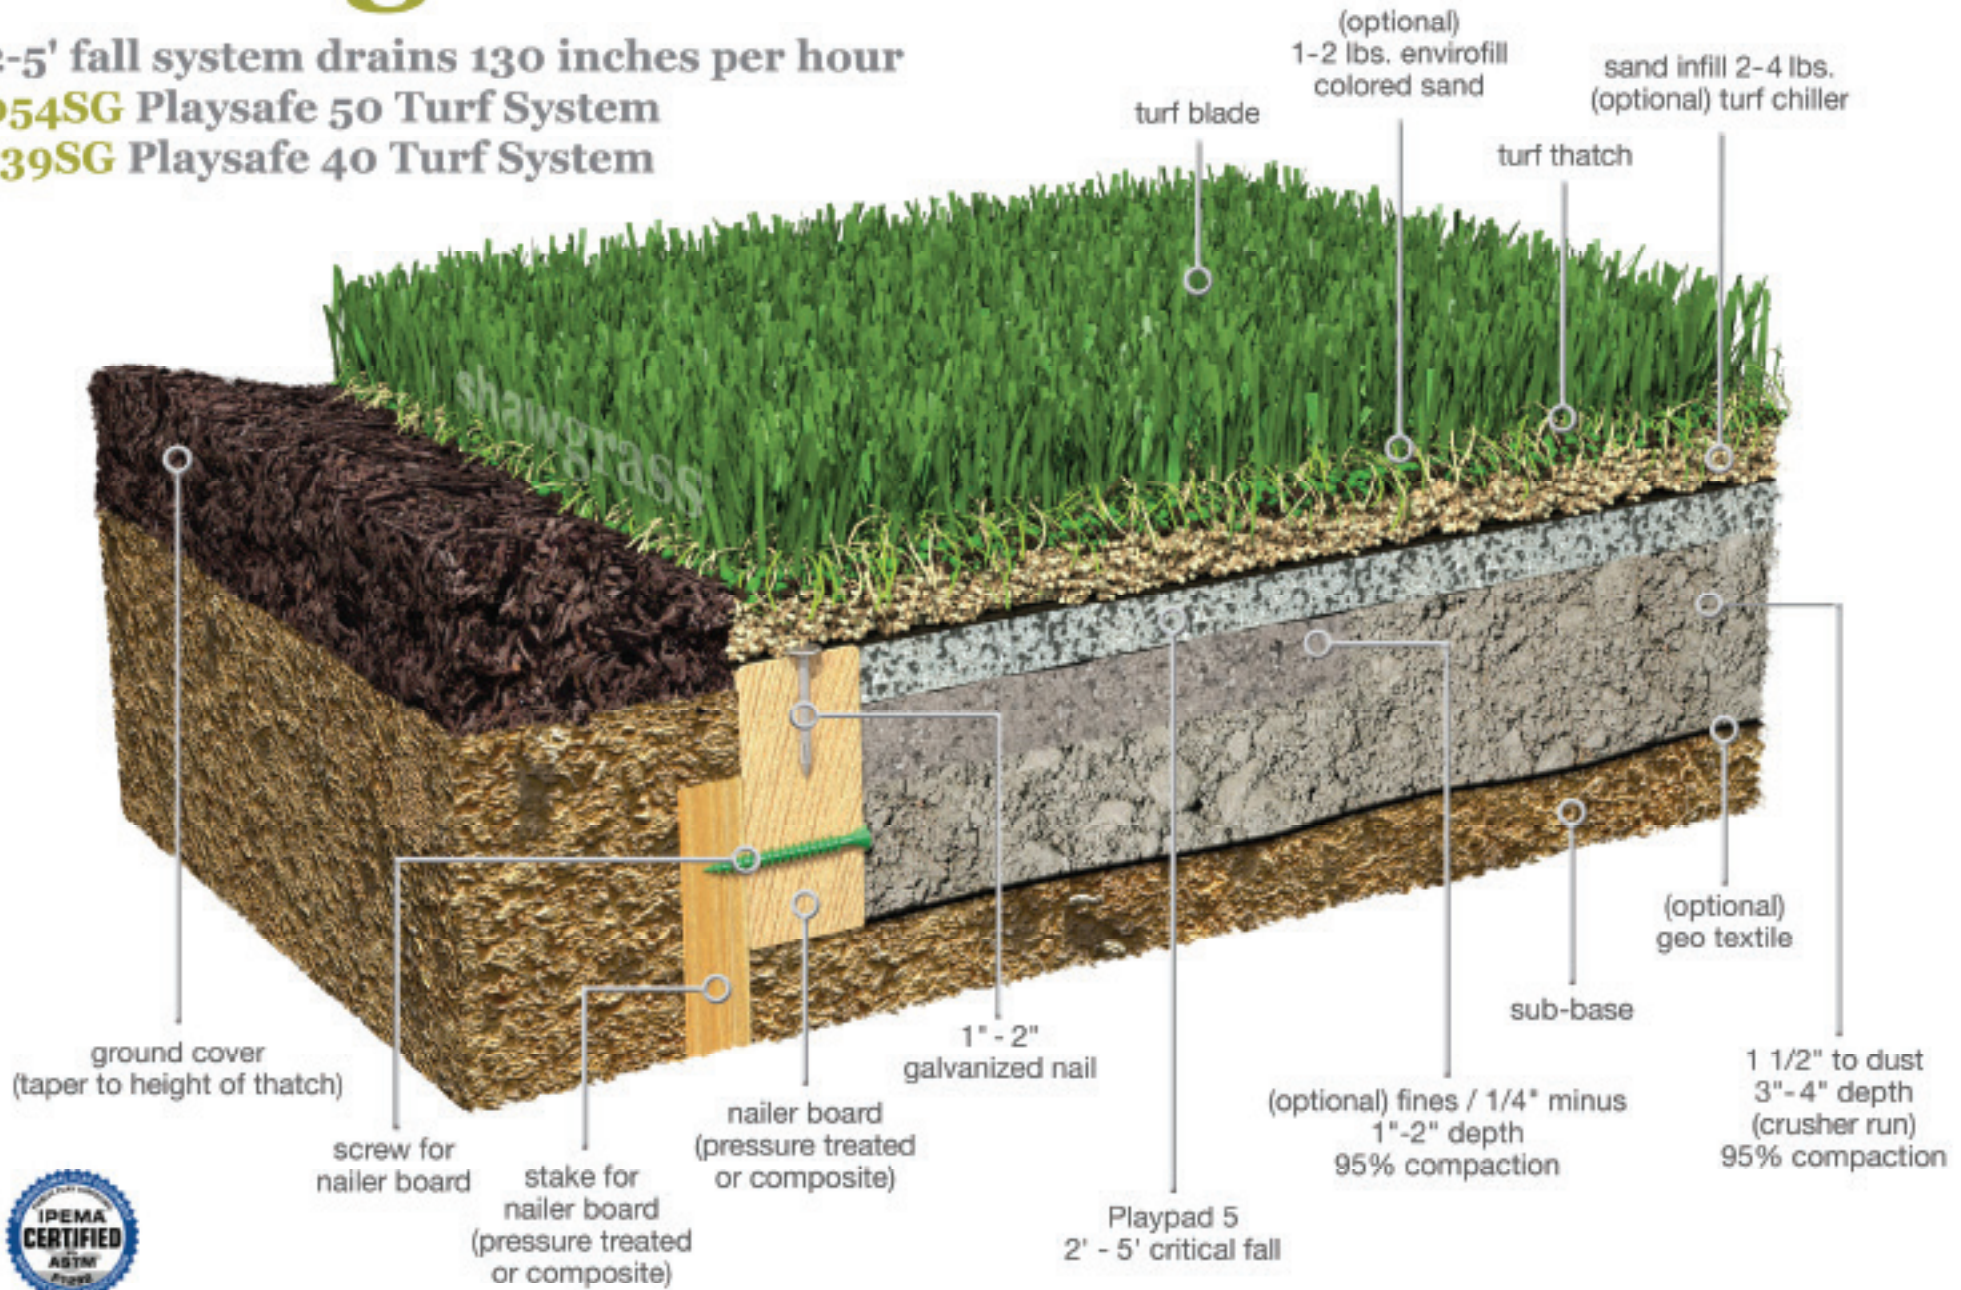

shawgrass®

2-5' fall system drains 130 inches per hour

054SG Playsafe 50 Turf System

139SG Playsafe 40 Turf System

6/13/2016