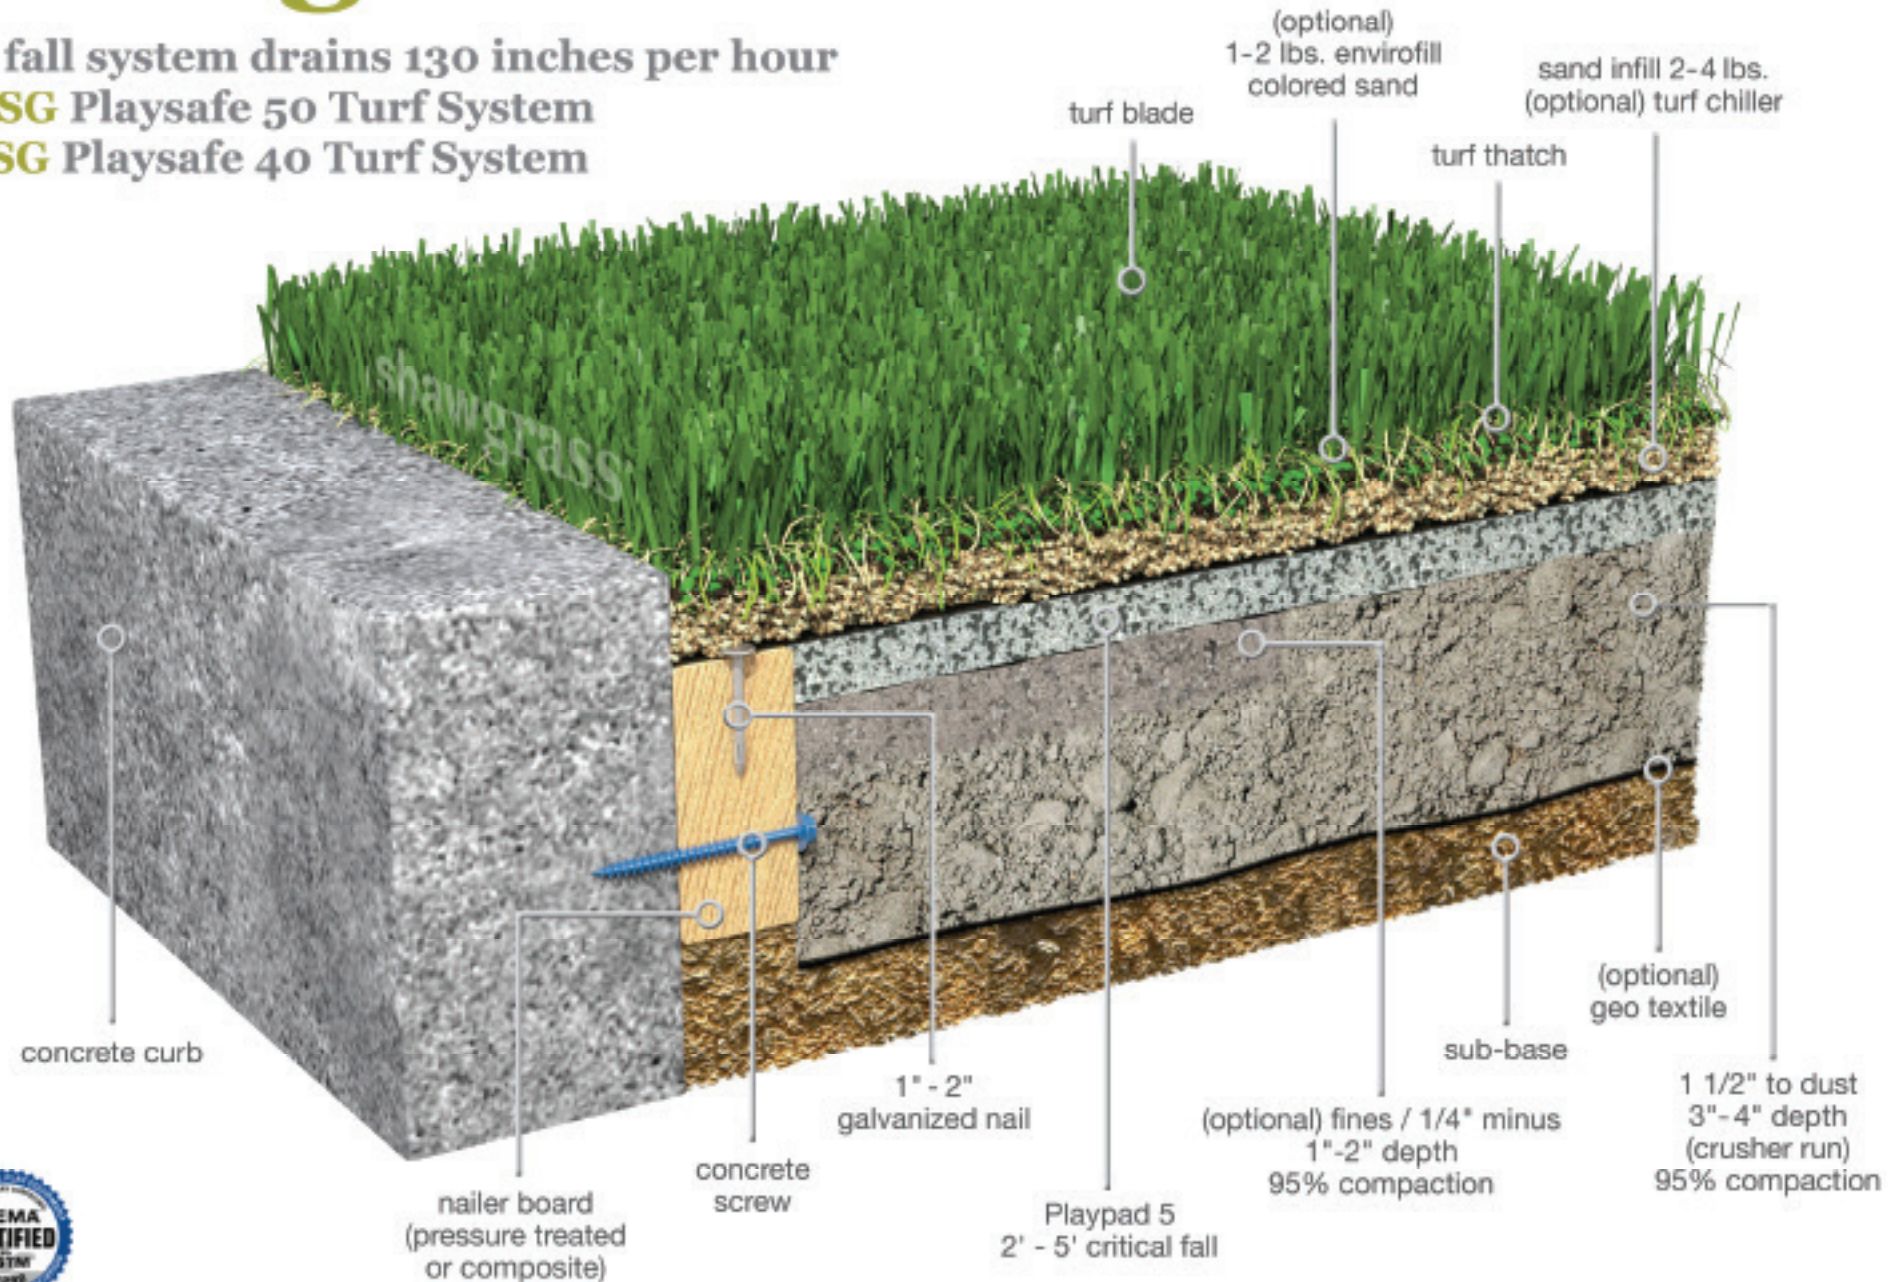

shawgrass®

2-5' fall system drains 130 inches per hour

054SG Playsafe 50 Turf System

139SG Playsafe 40 Turf System

6/13/2016